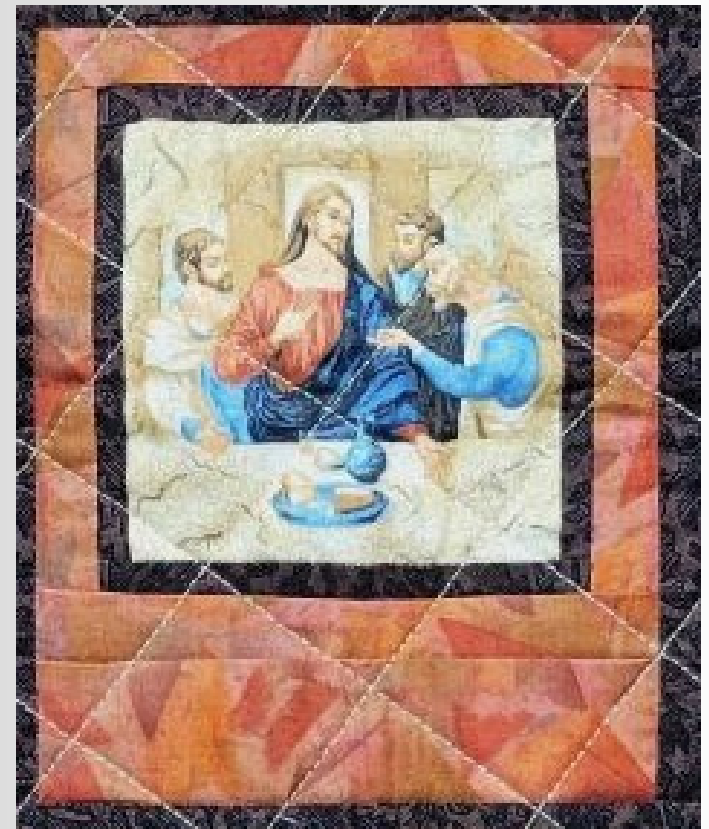

WALL HANGING

$20

Lords Supper panel.
ITEM 216 25" X 29"