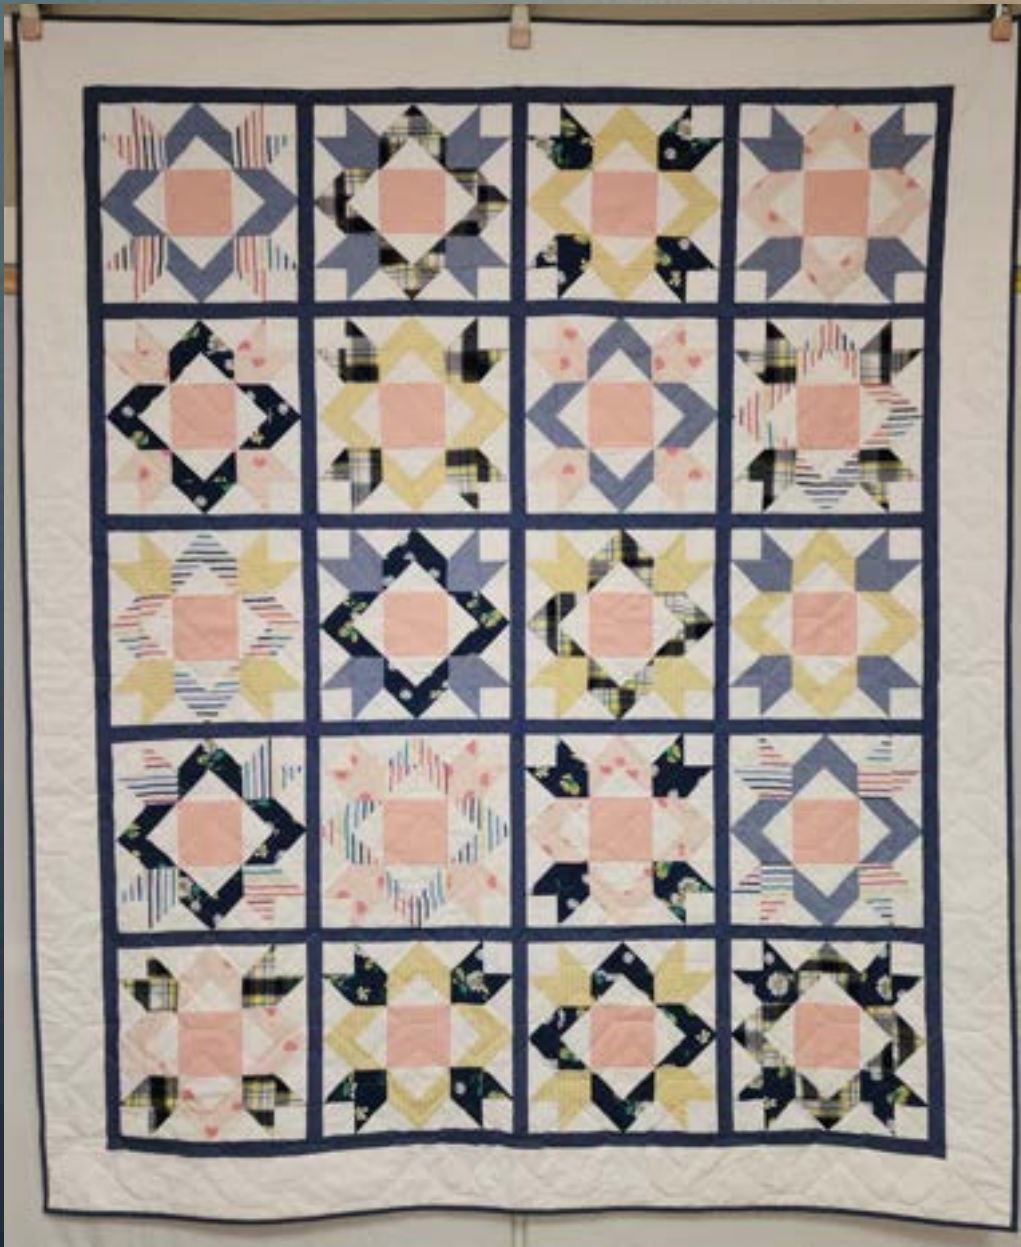

Vintage hand-embroidered red
work blocks within chevrons.
Maroon and gray.

ITEM 152 49" X 70"

QUILT

\$85

Sampler Block Challenge

ITEM 174 56" X 69"

QUILT

\$110

Beaded Lantern
White back with green
stripe.

ITEM 210 62" X 81"

QUILT

\$160 SOLD

Ed's day out. A kaleidoscope of hexagon blocks. Black and white backing.

ITEM 189 59" X 80"

QUILT

\$75 SOLD

ITEM 180 78" X 78"

QUILT

\$230 SOLD

Chandelier - 2nd place in
2025 Wilson County Fair.
Backing is yellow and blue
floral.

ITEM 184 72" X 72"

MEMORY QUILT

\$330 SOLD

Mother's Choice design.
Commissioned memory quilt.

QUILT

\$25

Wall hanging or baby quilt. Bargello pattern with blue backing.

ITEM 58 34" X 29"

BABY QUILT

\$125

Diamond strips in blues
and pinks. Striped back.

ITEM 100 48" X 62"